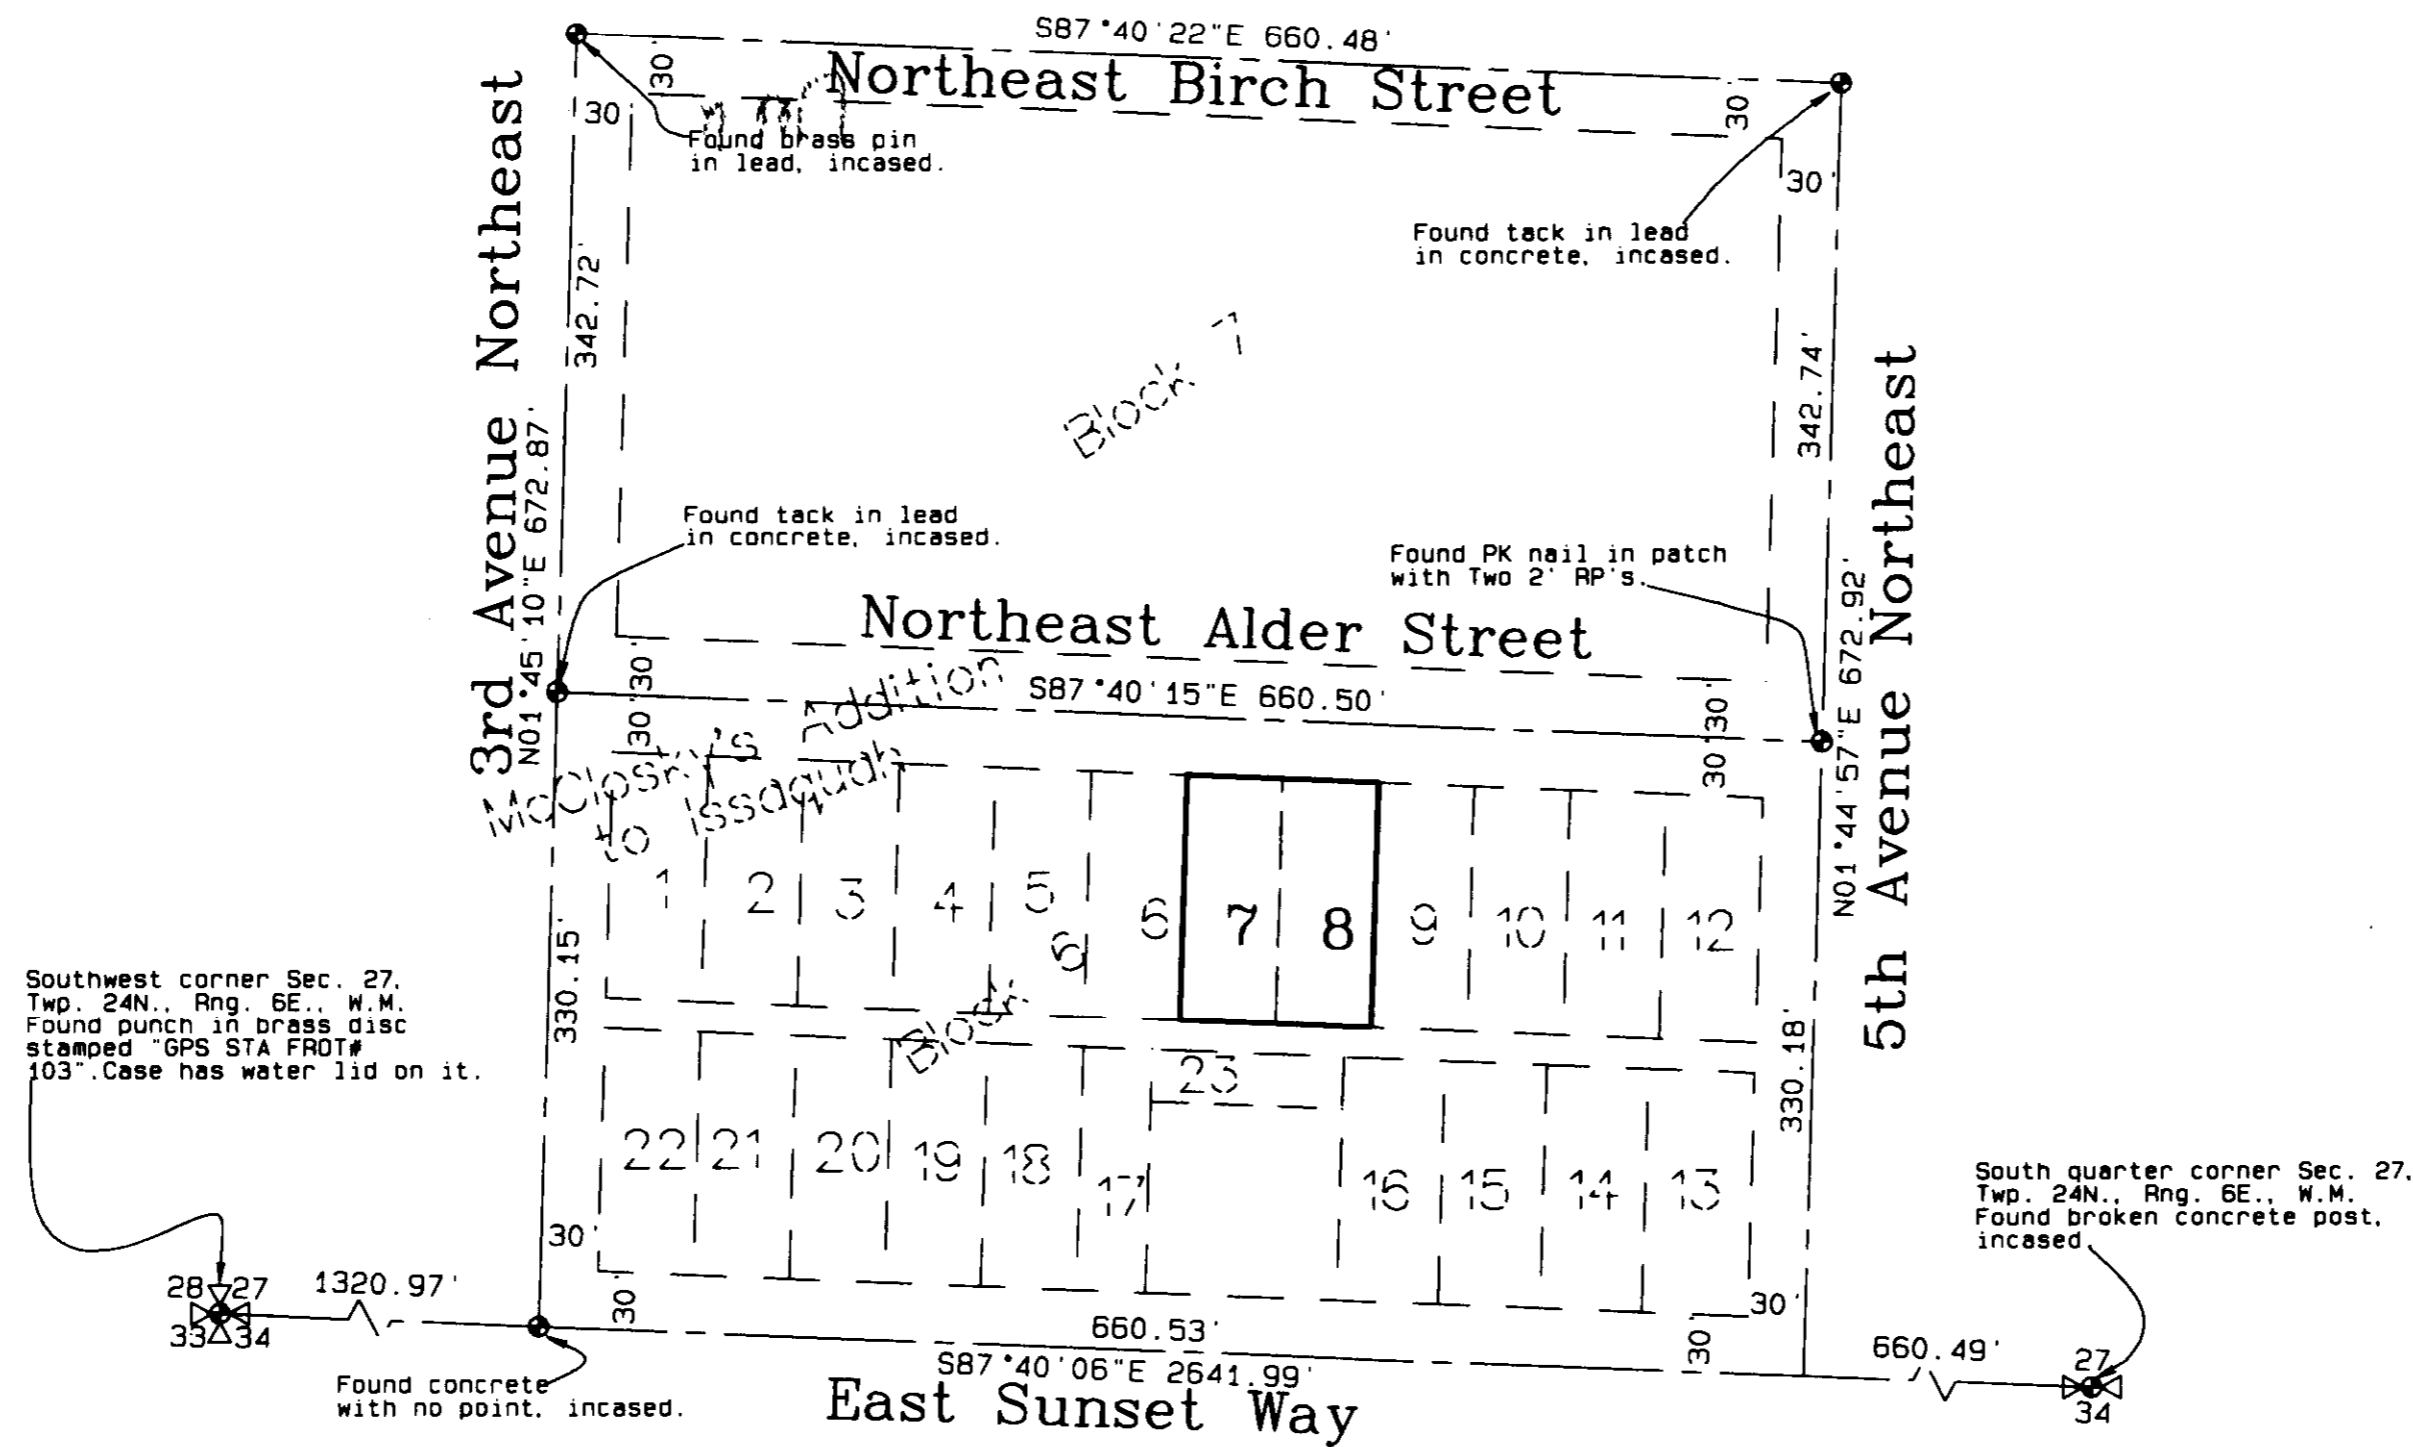

ALDER PARK TOWNHOMES, A CONDOMINIUM

A PORTION OF THE SE 1/4 OF THE SW 1/4 SEC. 27, T. 24 N., R. 6 E., W.M.
CITY OF ISSAQUAH, KING COUNTY, WASHINGTON

Scale:
1" = 100'

Legend:

● = Found monument as noted. Visited Sep.10, 1998

Centre Pointe Surveying
30821B Pacific Hwy South
Federal Way, WA 98003
(253) 941-7522

DRAWN BY: S Woods	CHECKED BY: N Larson
DATE: Sept. 17, 1998	JOB NO.: 1449
SCALE: NA	DRAWING NAME: 1449