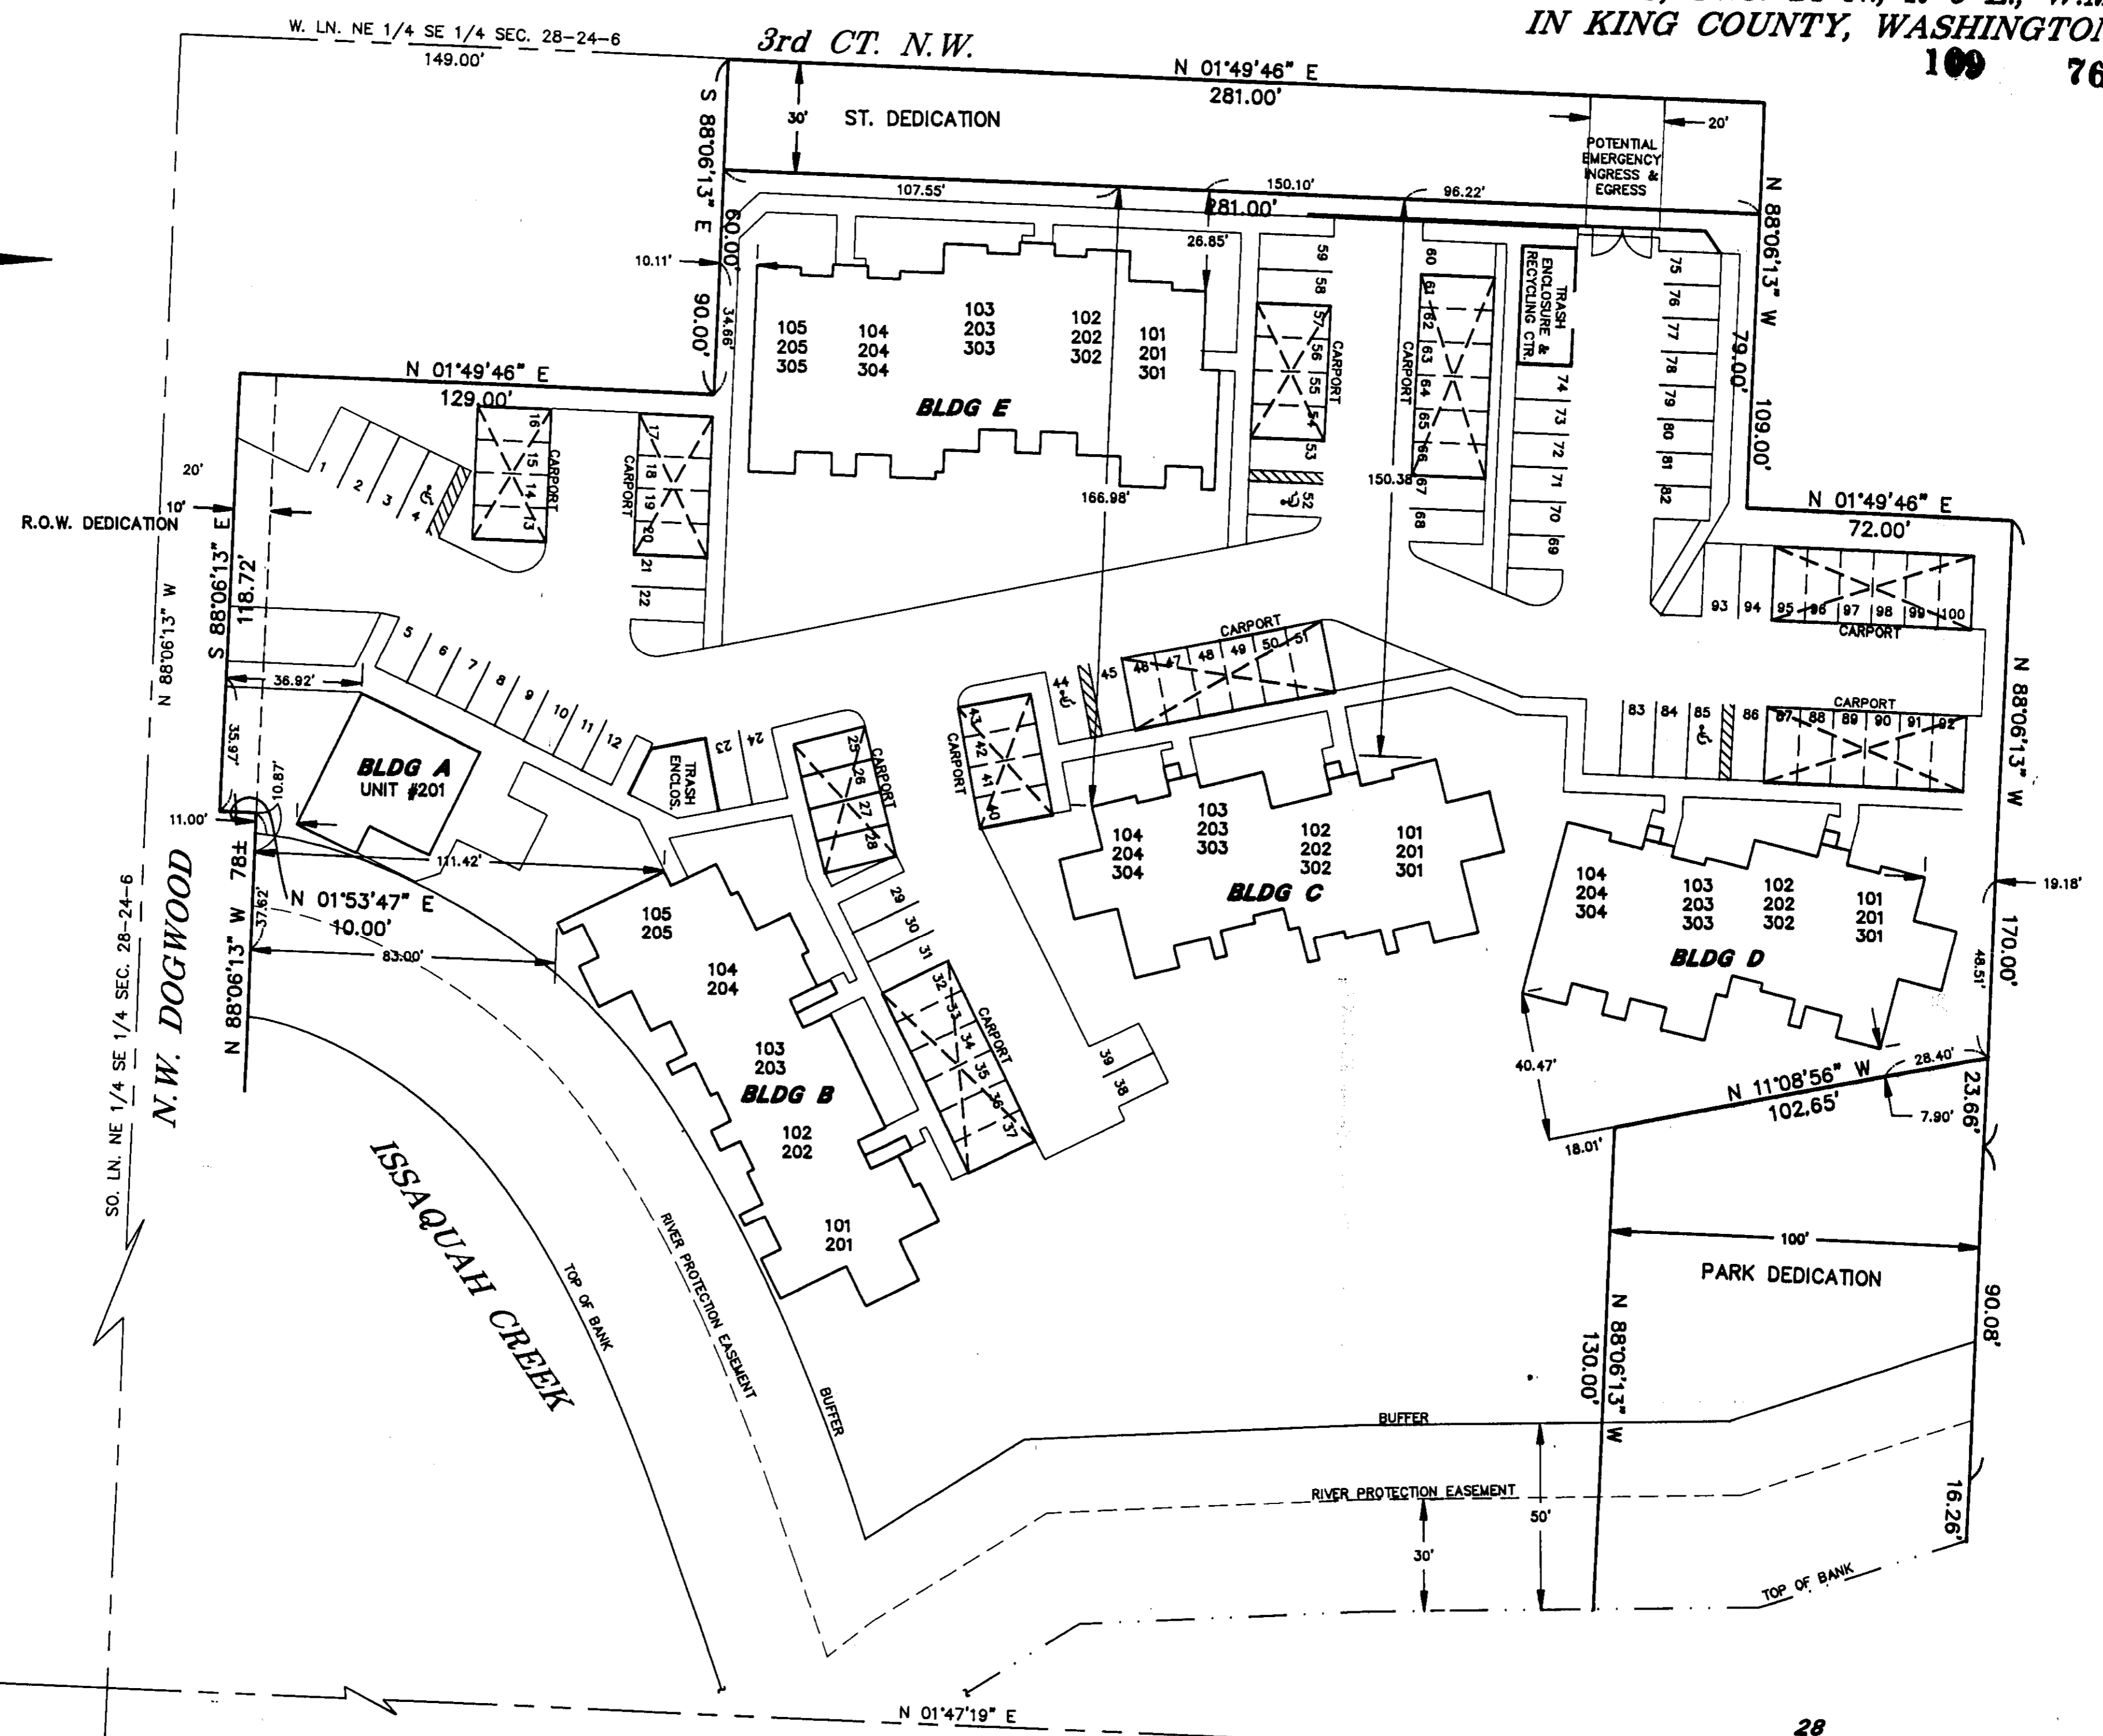

**ISSAQUAH CREEK CONDOMINIUM**  
 SITUATE IN THE NE. 1/4 OF THE SE. 1/4 OF SEC. 28, TWN 24 N., R 6 E., W.M.,  
 IN KING COUNTY, WASHINGTON

109 76

SCALE: 1" = 30'

33 28  
34 27

109

28  
27

DATE: 5-13-92