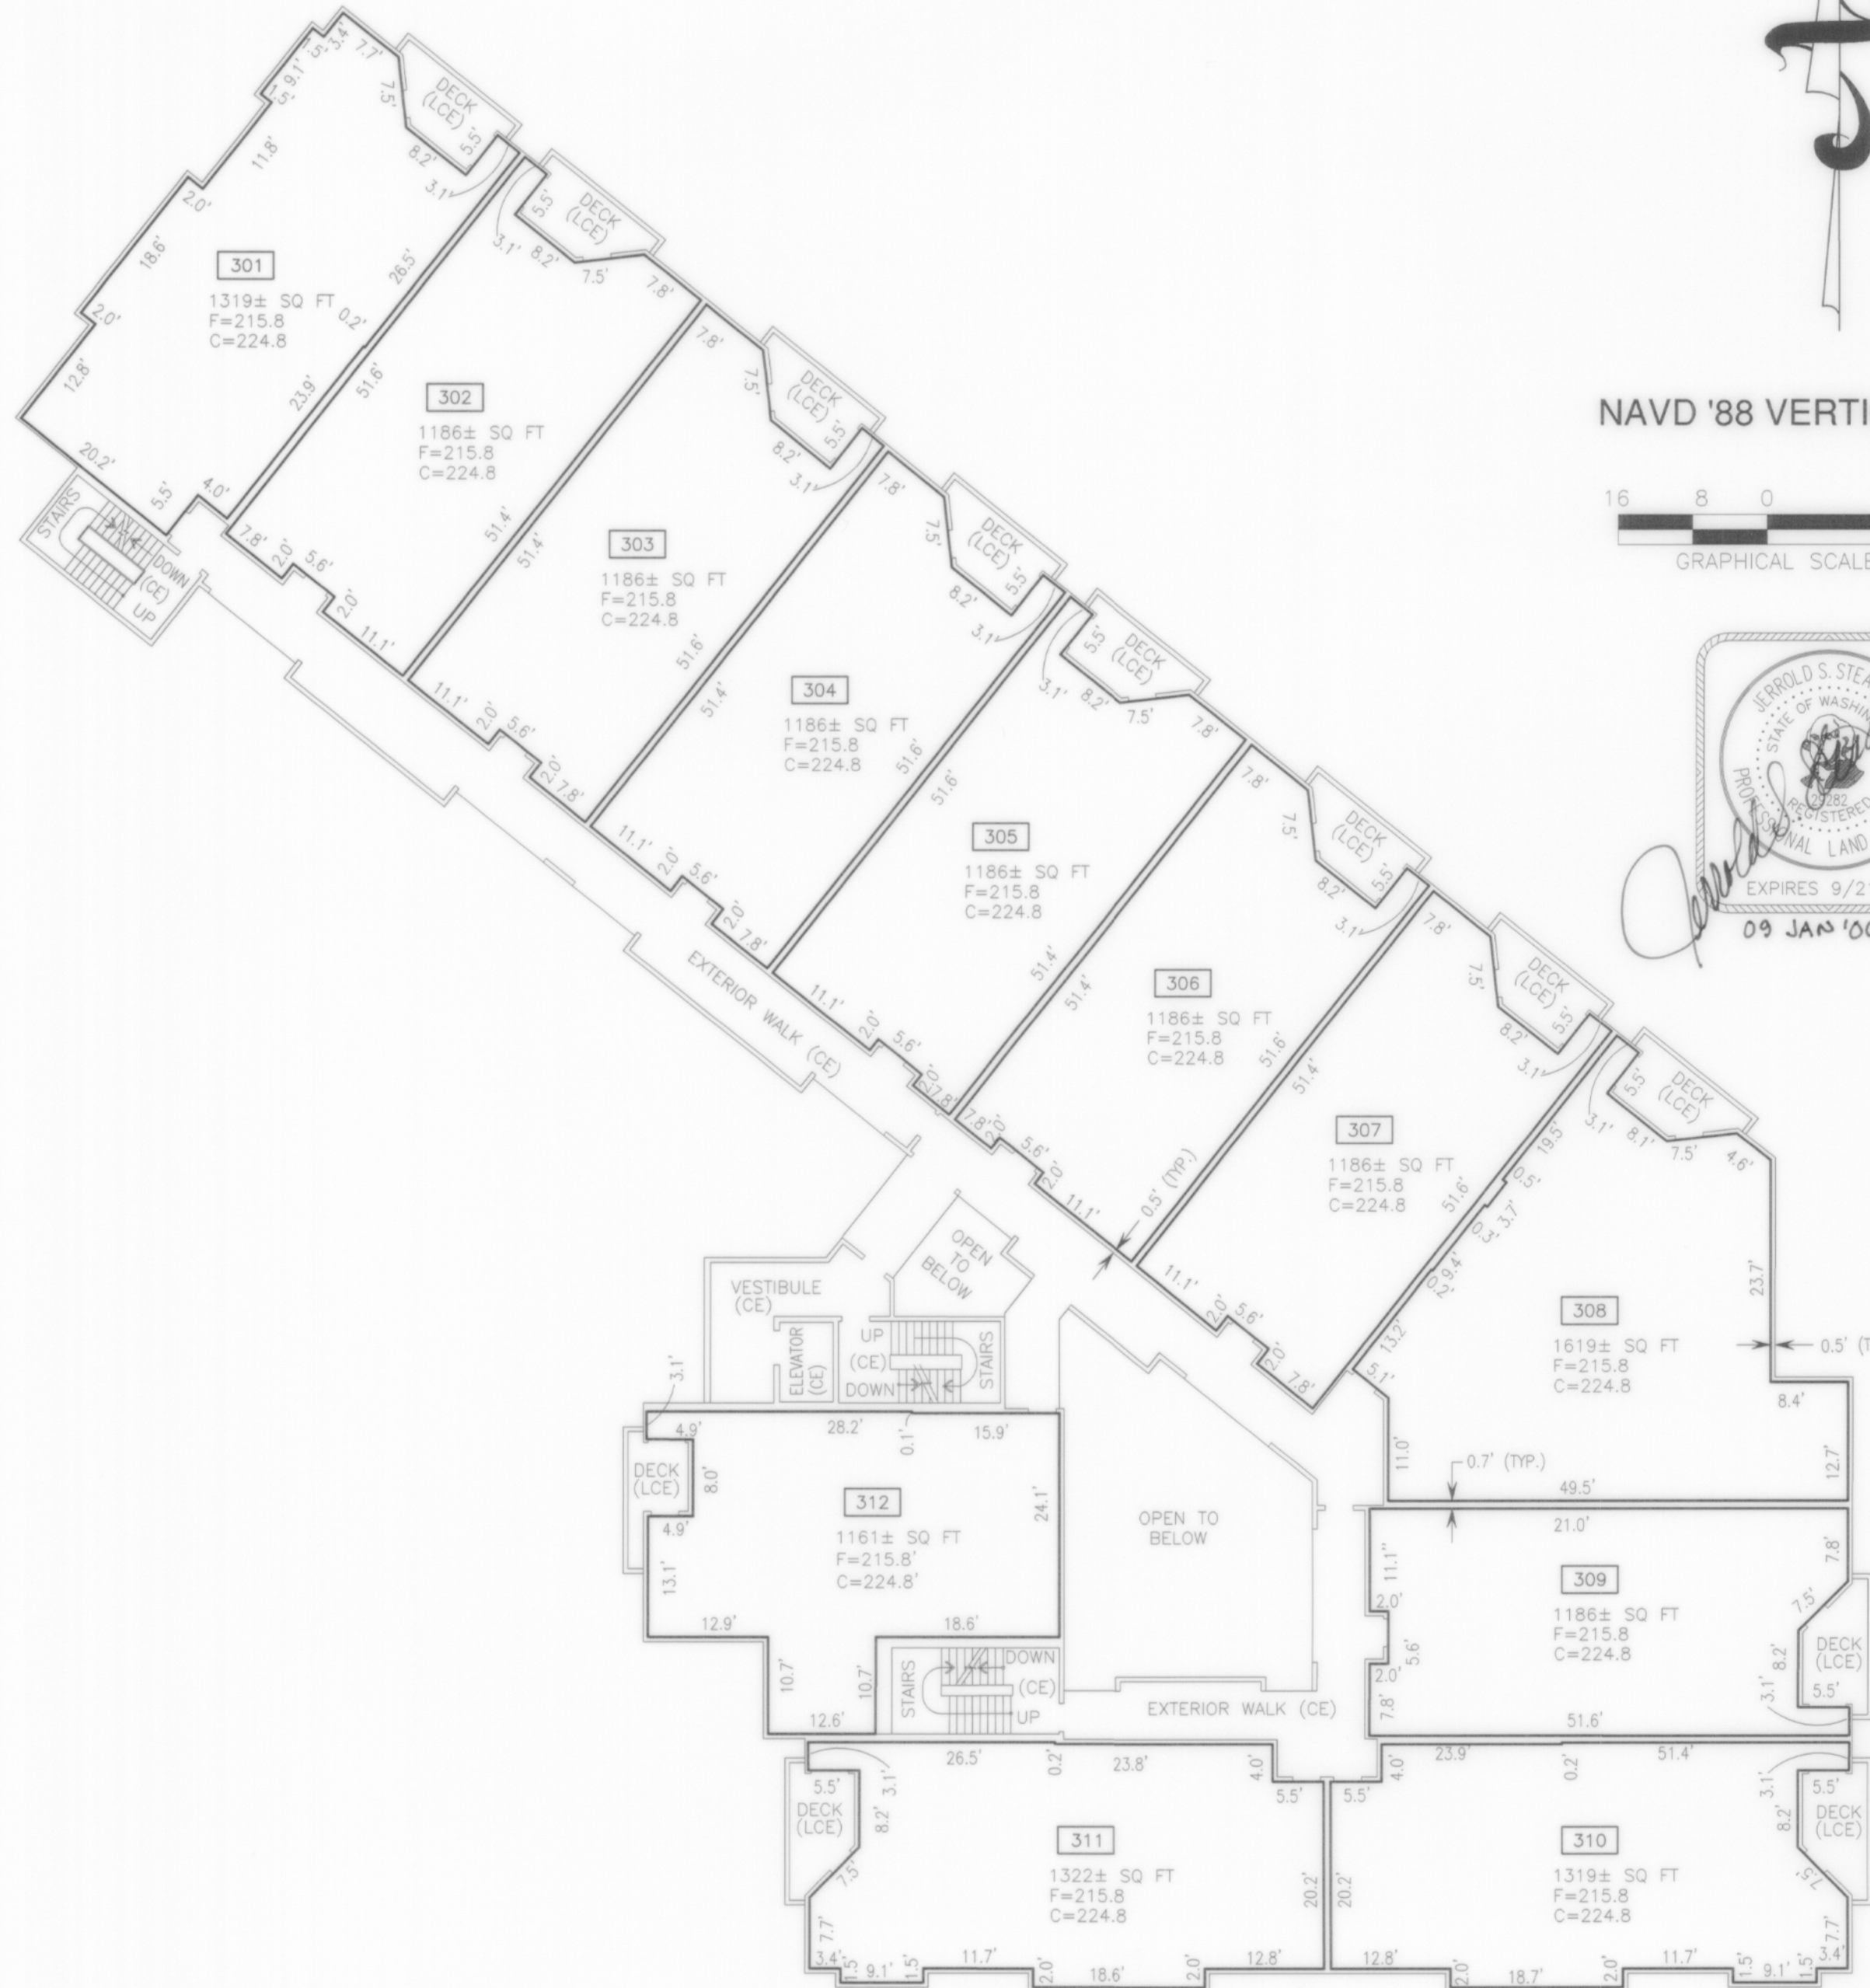

MONOHON CONDOMINIUM

SE 1/4, SW 1/4, SEC. 18, TWP. 24 N., RGE. 6 E, W.M., ISSAQUAH, KING COUNTY, WASHINGTON

NAVD '88 VERTICAL DATUM

3RD FLOOR

**CONDOMINIUM
SURVEY COMPANY**

Specializing in

CONDOMINIUM SURVEYS ONLY

6564 FIFTH AVENUE SOUTH, SEATTLE, WASHINGTON 98108 (206) 762-3316

**CONDOMINIUM
SURVEY
MAP & PLANS**

SE 1/4, SW 1/4, SEC. 18,
TWP. 24 N., RGE. 6 E., W.M.
KING COUNTY, WASHINGTON

INDEX

2005-003.00

DATE: 17 MAY 2005

REVISED: 1 SEPTEMBER 2005

DRAWN BY: MAM

MAP CHECK: MAM

FINAL CHECK: JSS

SHEET 6 OF 7