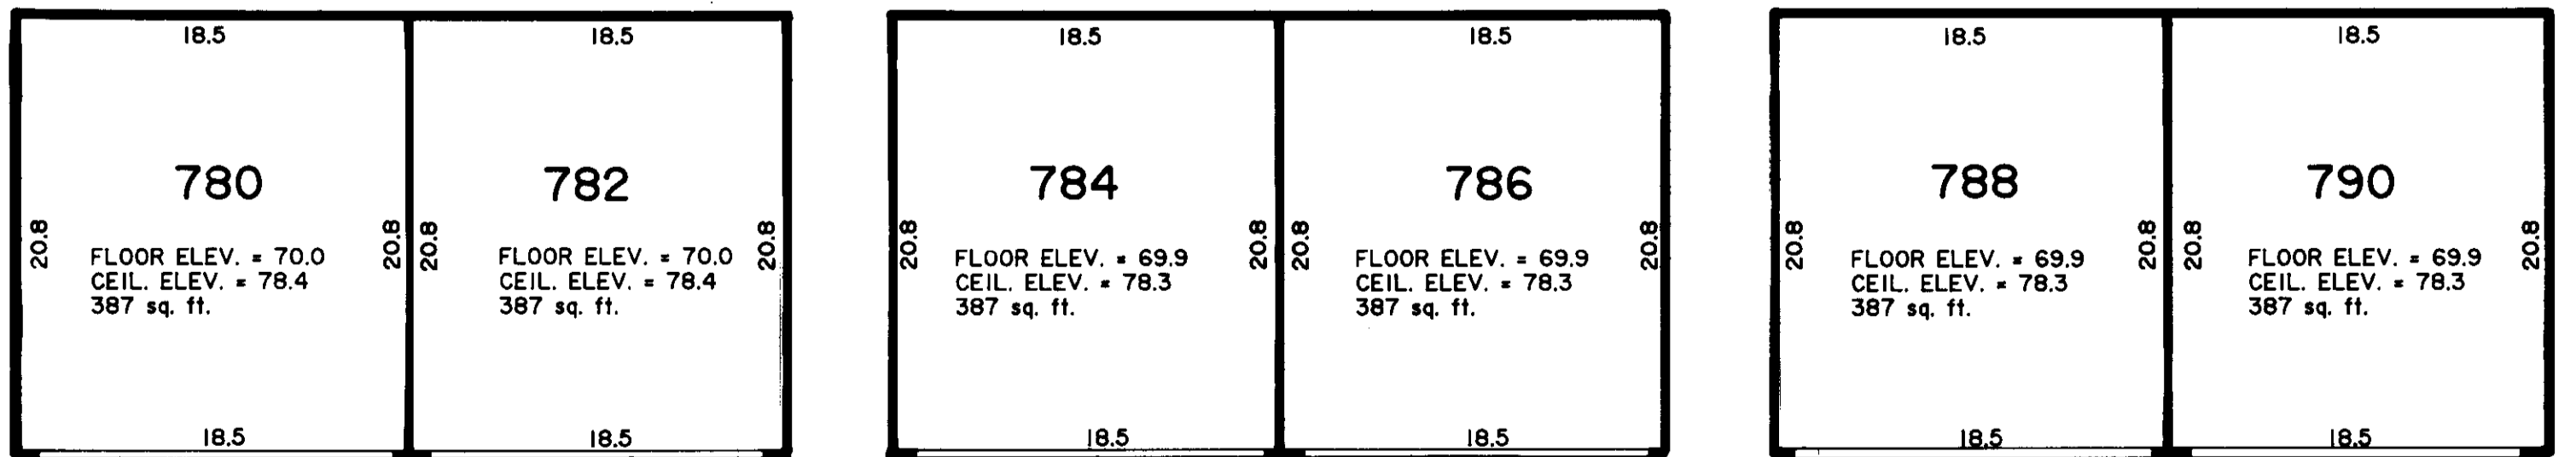

SECOND AVENUE TOWNHOMES,

A CONDOMINIUM

SCALE: 1" = 8'

FIRST FLOOR

SECOND FLOOR

G A R A G E S