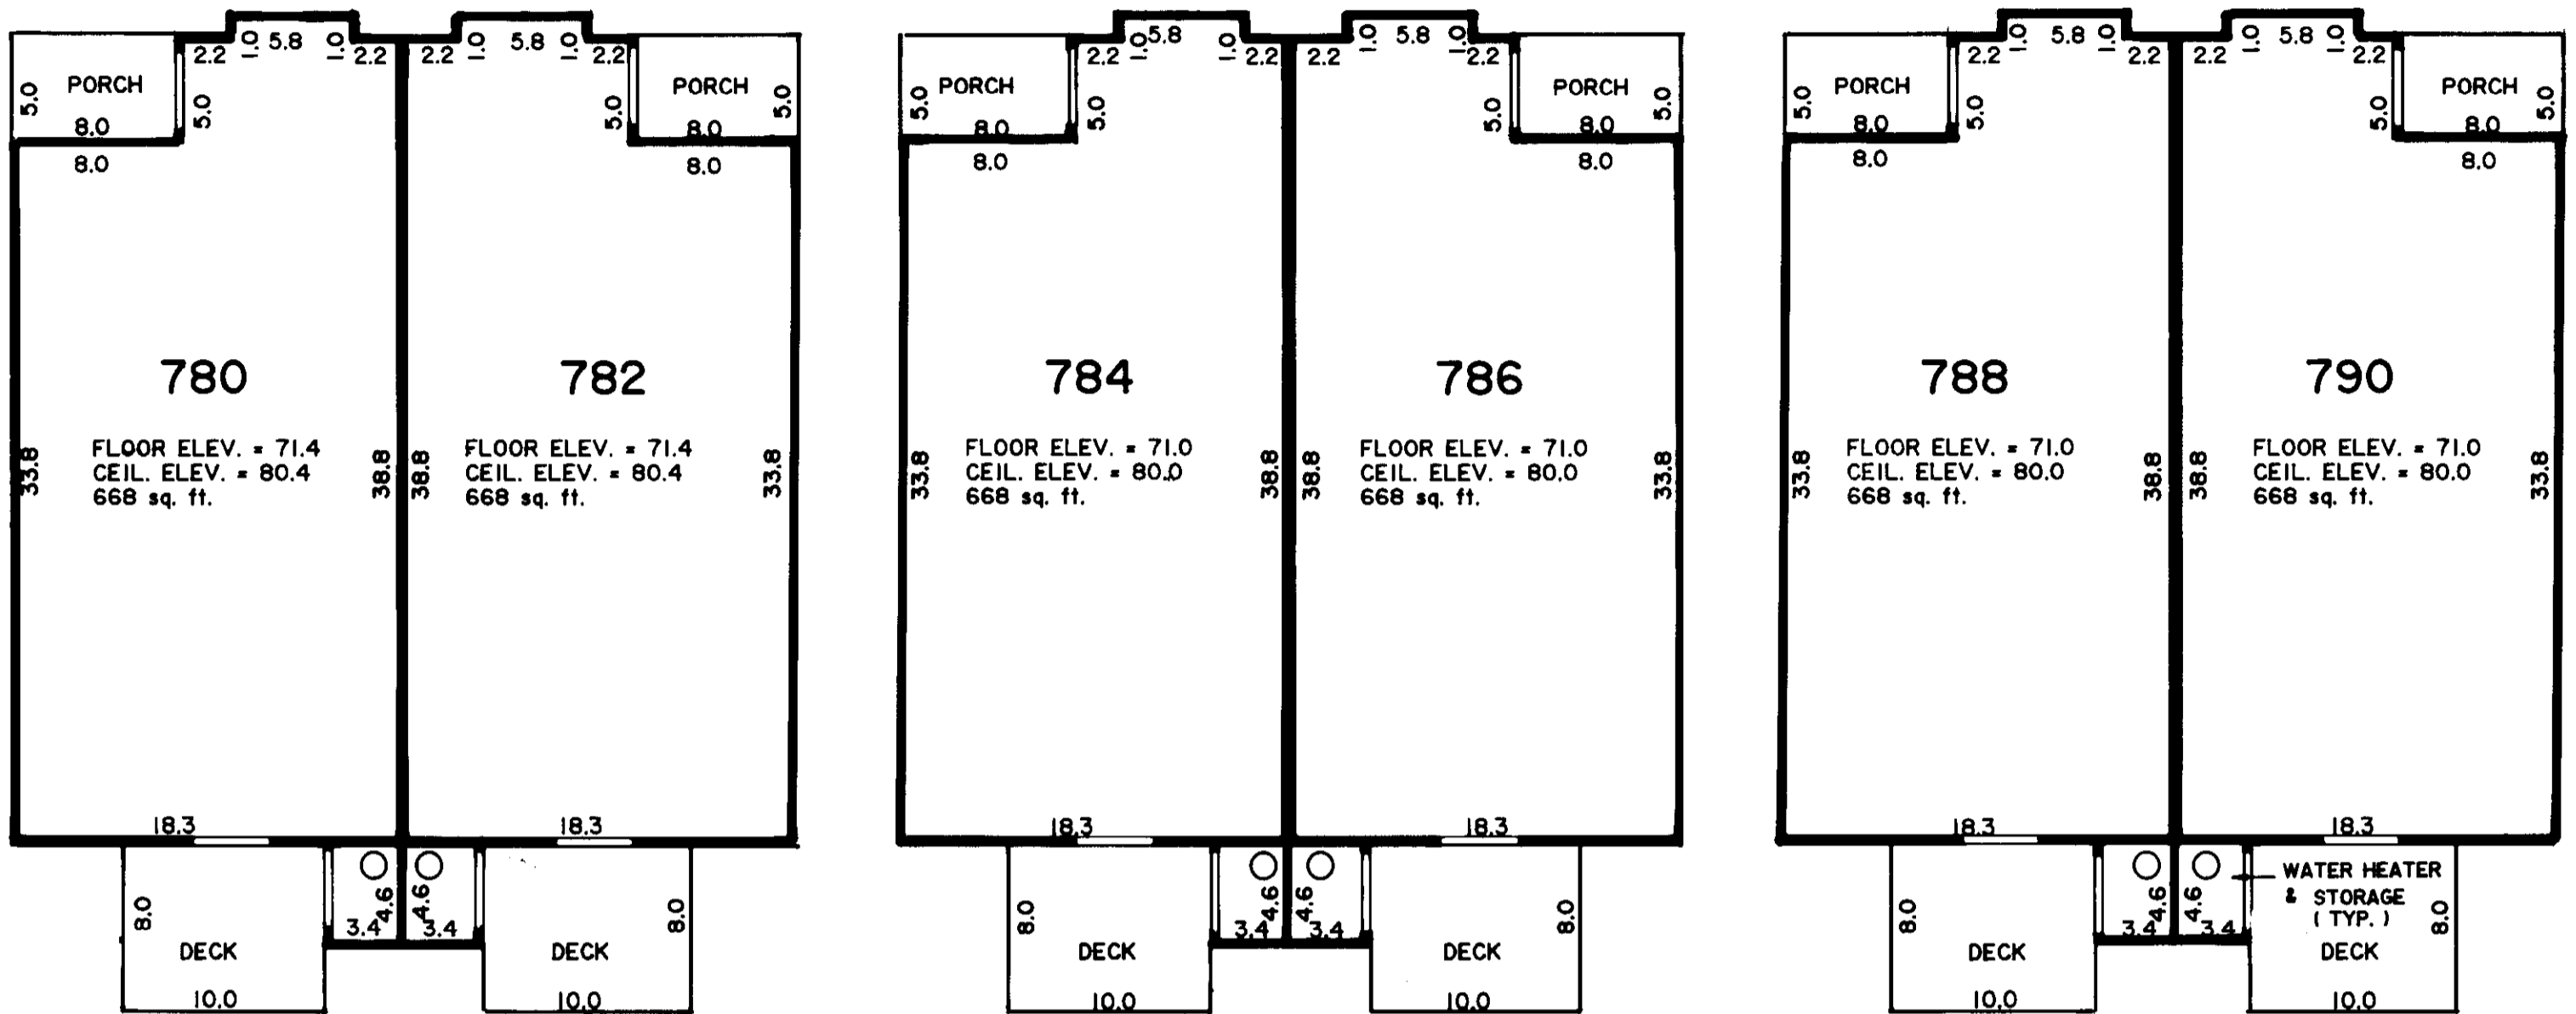

SECOND AVENUE TOWNHOMES,

A CONDOMINIUM

SCALE: 1" = 8'

FIRST FLOOR

SECOND FLOOR

G A R A G E S