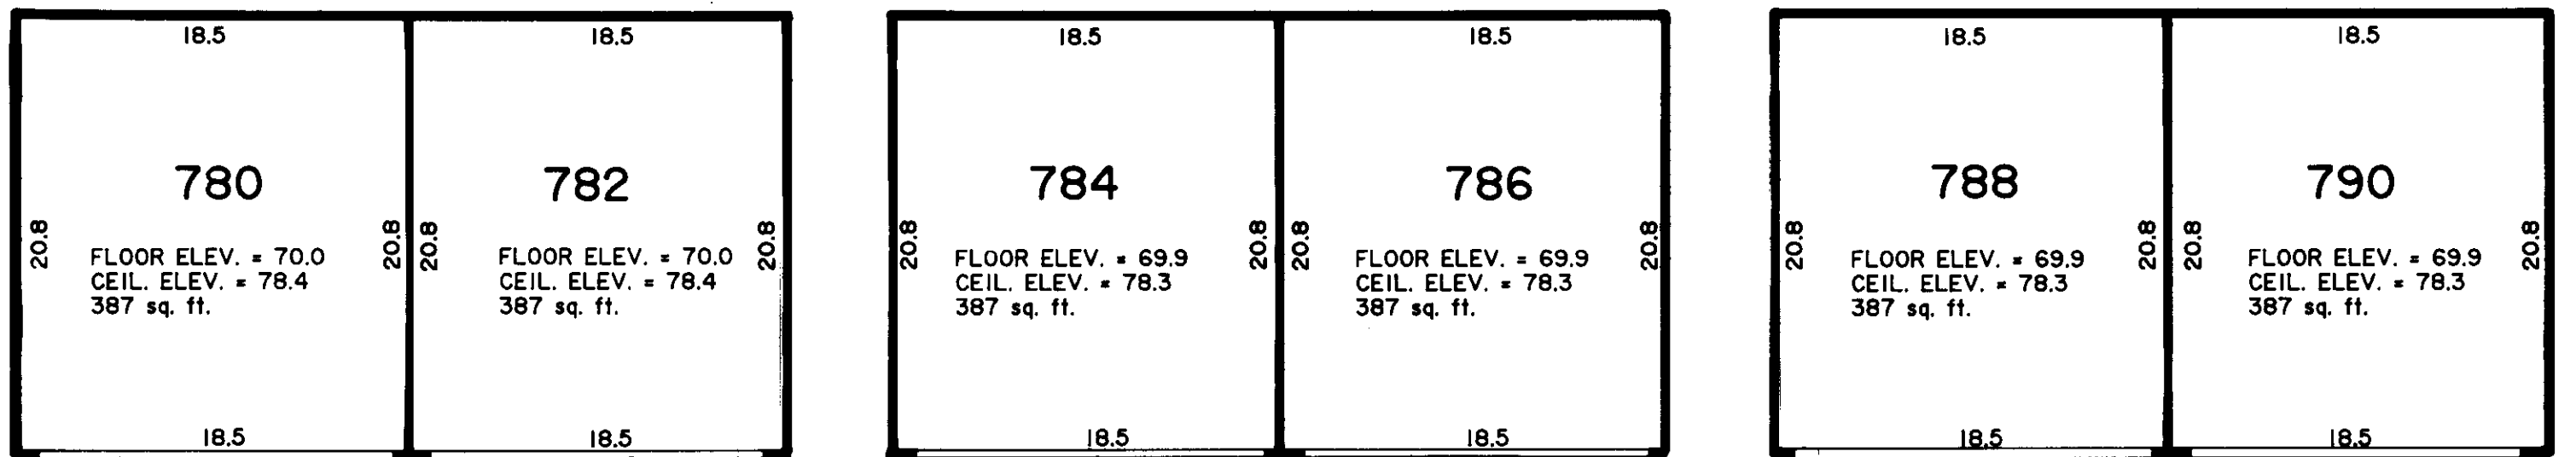

SECOND AVENUE TOWNHOMES,

A CONDOMINIUM

SCALE: 1" = 8'

FIRST FLOOR

SECOND FLOOR

G A R A G E S