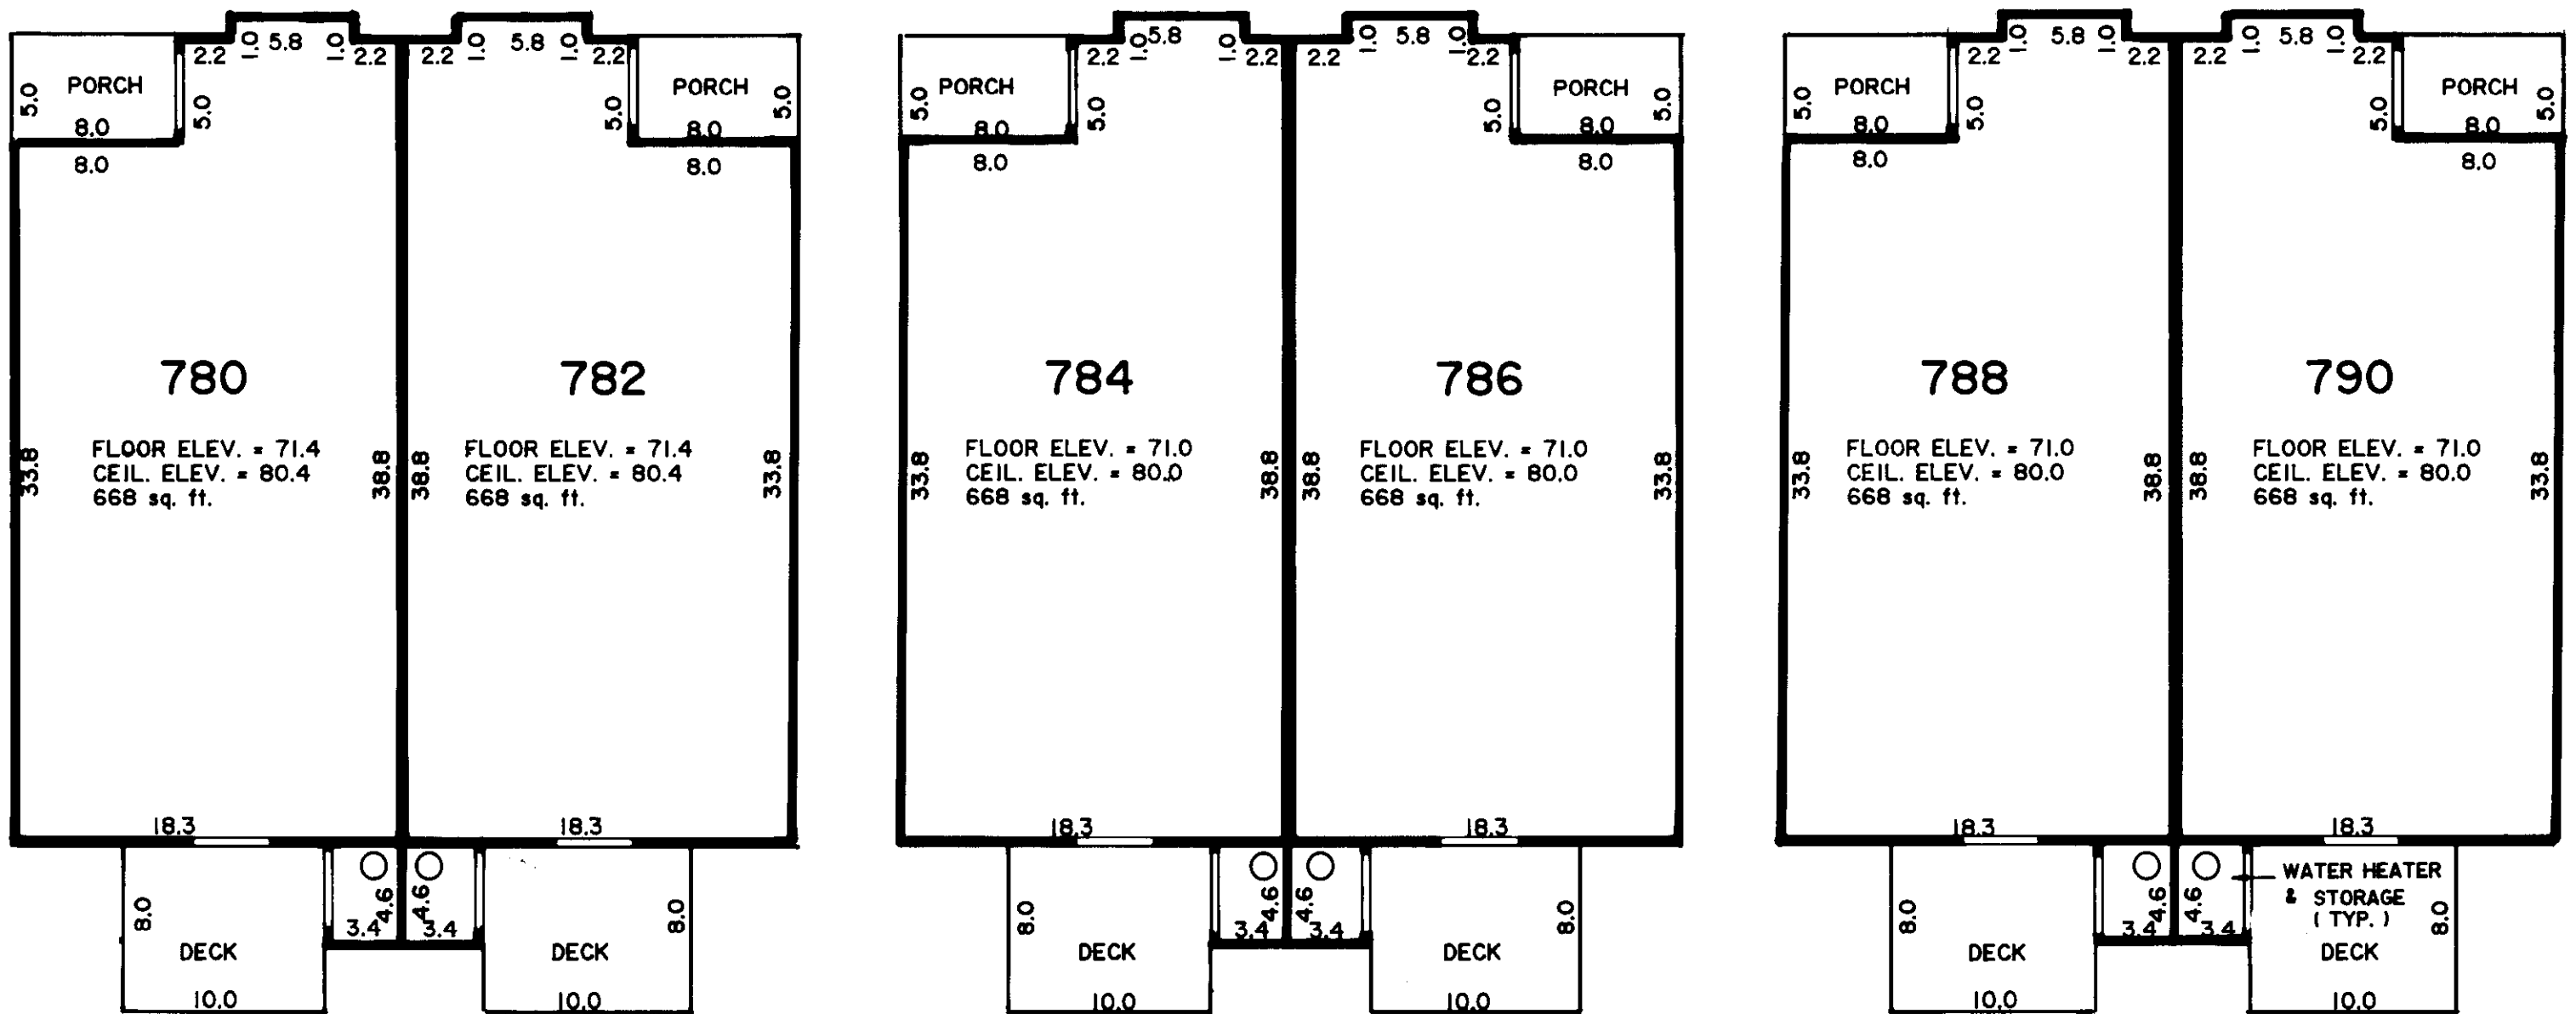

SECOND AVENUE TOWNHOMES,

A CONDOMINIUM

SCALE: 1" = 8'

FIRST FLOOR

SECOND FLOOR

G A R A G E S