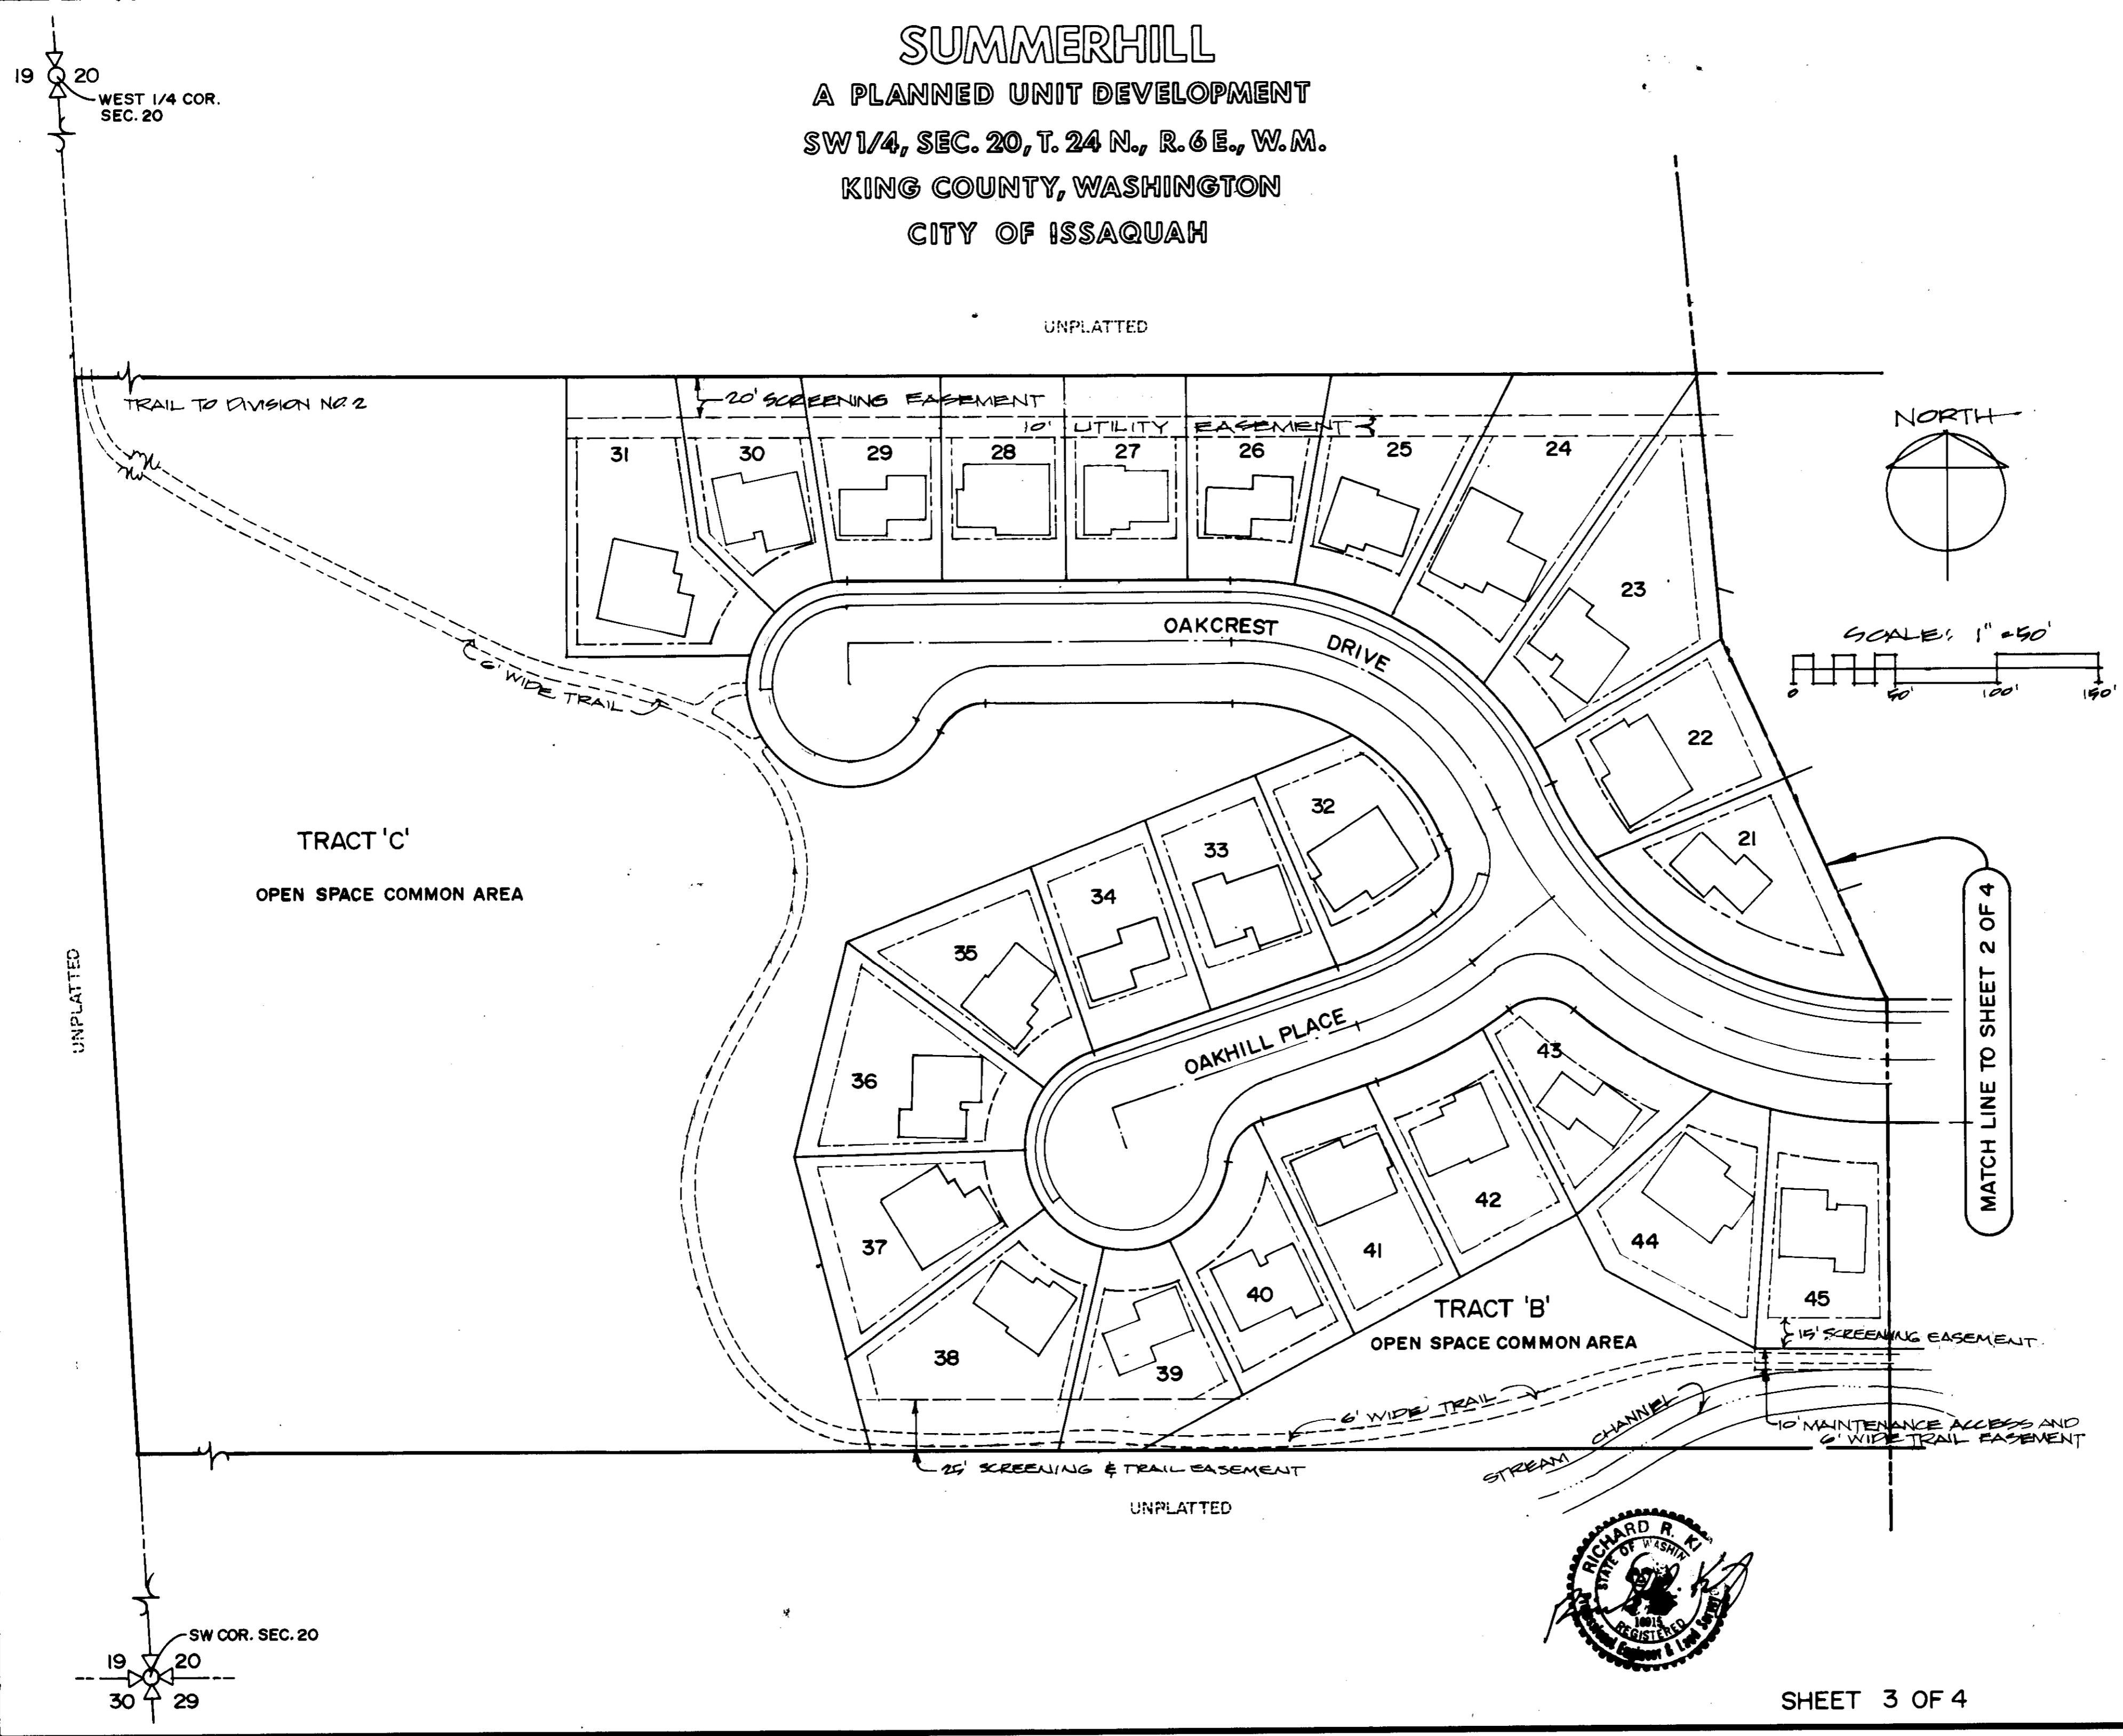

SUMMERHILL
A PLANNED UNIT DEVELOPMENT
SW 1/4, SEC. 20, T. 24 N., R. 6 E., W.M.
KING COUNTY, WASHINGTON
CITY OF ISSAQUAH

UNPLATTED

11/88